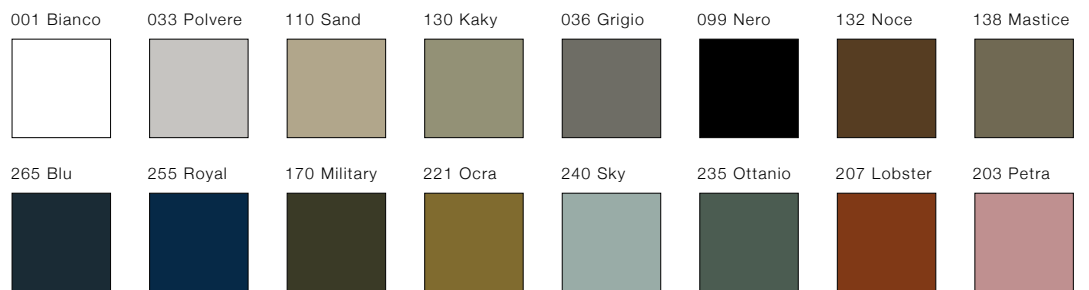

Item:
FORCE B310 T21 130

Gabardina 200gr.
Old Confort
98%CO-2%EA